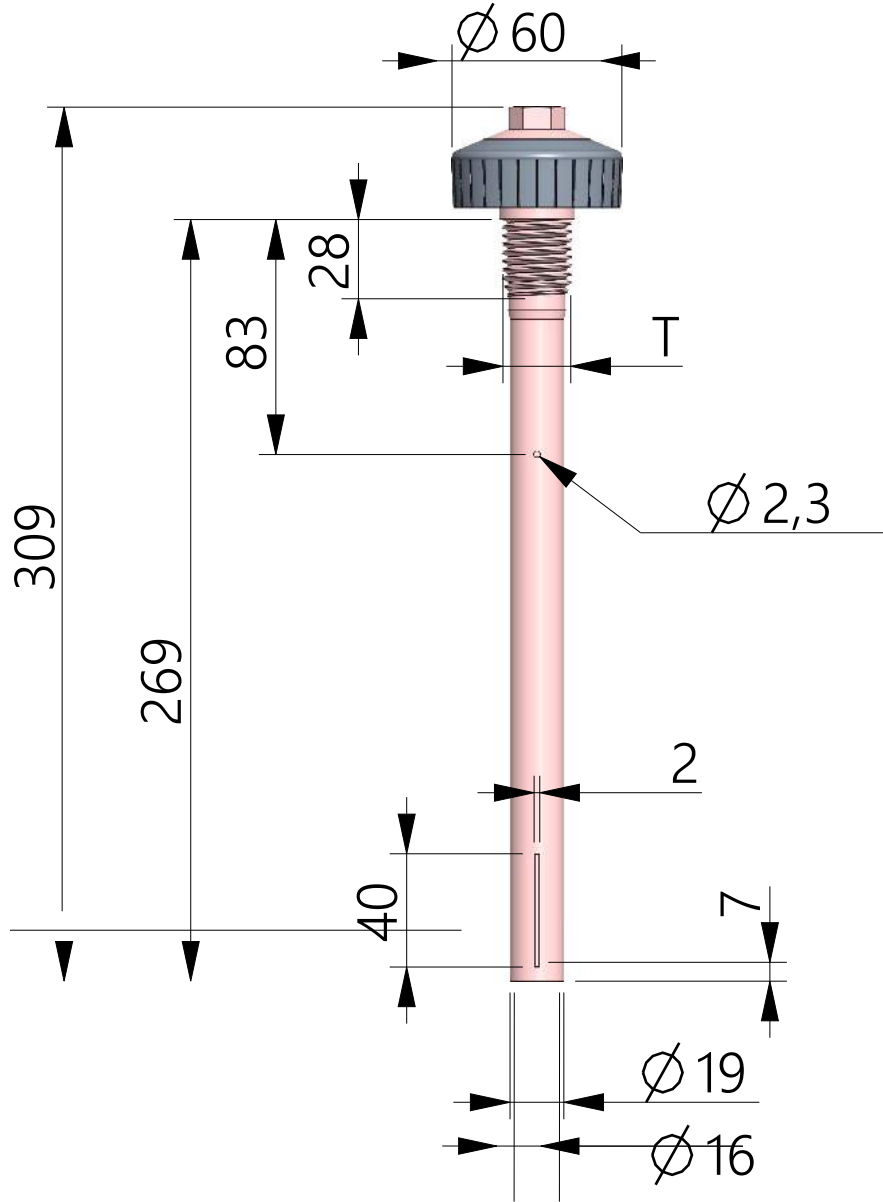

TYPE - BW

Type	Slot Width (mm)	Slot No (pcs)	Total Slot Area (mm ²)
BW	0,25	28	119

THREAD	THREAD SIZE (O.D.)	INNER DIAMETER	L1	L2
1" W	25,4 mm	16 mm	20, 25, 30, +5, 100 mm	20, 25, 30, +5, 455 mm