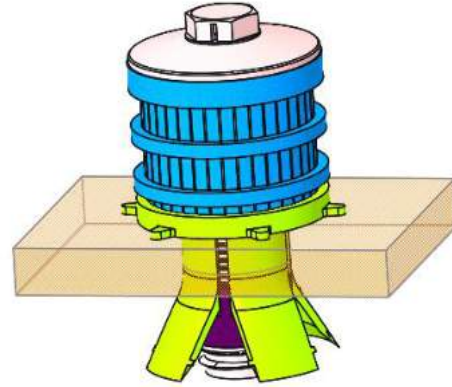

TYPE - AFN/S

Pipe Diameter (mm)	Mounting hole diameter(mm)
75	Ø 28,0
90	
110	
114	
160	

Type	Slot Width (mm)	Slot No (pcs)	Total Slot Area (mm ²)
AFN/S	0,2	40	216
	0,25	40	270
	0,35	36	340
	0,5	36	486
	0,6	36	583
	1	36	972
	2	18	972

THREAD	THREAD SIZE (O.D.)	INNER DIAMETER	L1	L2
3/4" G	26,3 mm	16mm	20, 25, 30, +5, 100 mm	20, 25, 30, +5, 455 mm
1" G	33,2 mm	21mm	20, 25, 30, +5, 100 mm	20, 25, 30, +5, 455 mm
M24	24 mm	16 mm	20, 25, 30, +5, 100 mm	20, 25, 30, +5, 455 mm
M22 x 1,5	22 mm	16 mm	20, 25, 30, +5, 100 mm	20, 25, 30, +5, 455 mm
M30	30 mm	21 mm	20, 25, 30, +5, 100 mm	20, 25, 30, +5, 455 mm
15/16" WW	23,5 mm	16 mm	20, 25, 30, +5, 100 mm	20, 25, 30, +5, 455 mm
1" W	25,4 mm	16 mm	20, 25, 30, +5, 100 mm	20, 25, 30, +5, 455 mm
1 - 1/4" WW	31,75 mm	21 mm	20, 25, 30, +5, 100 mm	20, 25, 30, +5, 455 mm