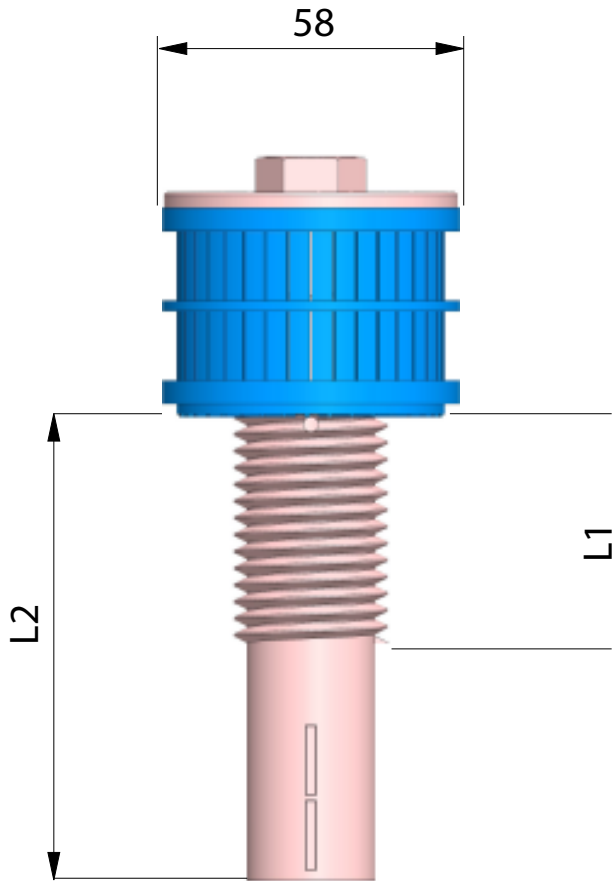

TYPE - AFN/S

Pipe Diameter (mm)	Mounting hole diameter(mm)
75	Ø 28,0
90	
110	
114	
160	

Type	Slot Width (mm)	Slot No (pcs)	Total Slot Area (mm ²)
AFN/S	0,2	40	216
	0,25	40	270
	0,35	36	340
	0,5	36	486
	0,6	36	583
	1	36	972
	2	18	972

THREAD	THREAD SIZE (O.D.)	INNER DIAMETER	L1	L2
3/4" G	26,3 mm	16mm	20, 25, 30, +5, 100 mm	20, 25, 30, +5, 455 mm
1" G	33,2 mm	21mm	20, 25, 30, +5, 100 mm	20, 25, 30, +5, 455 mm
M24	24 mm	16 mm	20, 25, 30, +5, 100 mm	20, 25, 30, +5, 455 mm
M22 x 1,5	22 mm	16 mm	20, 25, 30, +5, 100 mm	20, 25, 30, +5, 455 mm
M30	30 mm	21 mm	20, 25, 30, +5, 100 mm	20, 25, 30, +5, 455 mm
15/16" WW	23,5 mm	16 mm	20, 25, 30, +5, 100 mm	20, 25, 30, +5, 455 mm
1" W	25,4 mm	16 mm	20, 25, 30, +5, 100 mm	20, 25, 30, +5, 455 mm
1 - 1/4" WW	31,75 mm	21 mm	20, 25, 30, +5, 100 mm	20, 25, 30, +5, 455 mm