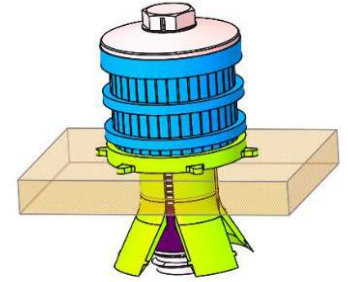

TYPE - AFN/M

Pipe Diameter (mm)	Mounting hole diameter(mm)
75	Ø 28,0
90	
110	
114	
160	

Type	Slot Width (mm)	Slot No (pcs)	Total Slot Area (mm ²)
AFN/M	0,2	40	195
	0,25	40	205
	0,35	36	296
	0,5	36	423
	1	36	846
	2	24	950

THREAD	THREAD SIZE (O.D.)	INNER DIAMETER	L1	L2
3/4" G	26,3 mm	16mm	20, 25, 30, +5, 100 mm	20, 25, 30, +5, 455 mm
1" G	33,2 mm	21mm	20, 25, 30, +5, 100 mm	20, 25, 30, +5, 455 mm
M24	24 mm	16 mm	20, 25, 30, +5, 100 mm	20, 25, 30, +5, 455 mm
M22 x 1,5	22 mm	16 mm	20, 25, 30, +5, 100 mm	20, 25, 30, +5, 455 mm
M30	30 mm	21 mm	20, 25, 30, +5, 100 mm	20, 25, 30, +5, 455 mm
15/16" WW	23,5 mm	16 mm	20, 25, 30, +5, 100 mm	20, 25, 30, +5, 455 mm
1" W	25,4 mm	16 mm	20, 25, 30, +5, 100 mm	20, 25, 30, +5, 455 mm
1 - 1/4" WW	31,75 mm	21 mm	20, 25, 30, +5, 100 mm	20, 25, 30, +5, 455 mm