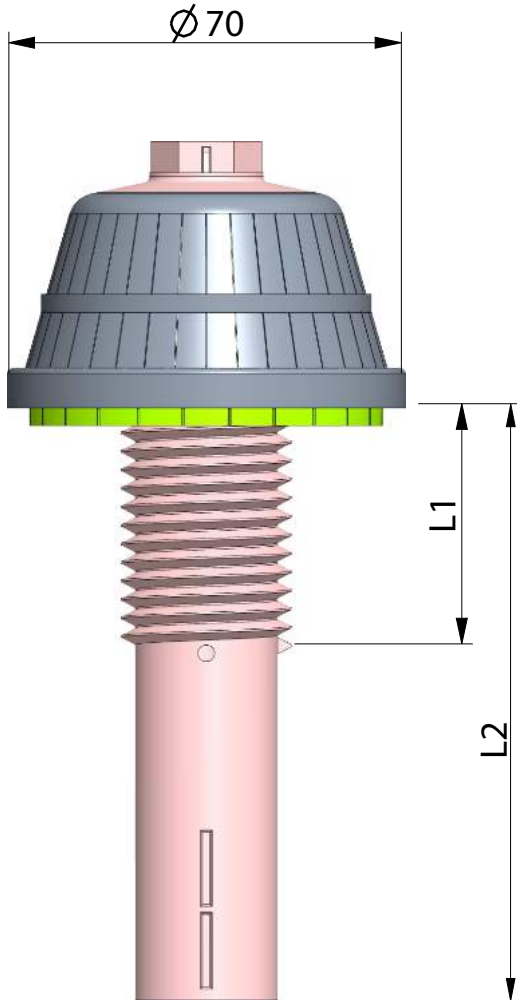

TYPE - AFN/M

Pipe Diameter (mm)	Mounting hole diameter(mm)
75	Ø 28,0
90	
110	
114	
160	

Type	Slot Width (mm)	Slot No (pcs)	Total Slot Area (mm ²)
AFN/M	0,2	40	195
	0,25	40	205
	0,35	36	296
	0,5	36	423
	1	36	846
	2	24	950

THREAD	THREAD SIZE (O.D.)	INNER DIAMETER	L1	L2
3/4" G	26,3 mm	16mm	20, 25, 30, +5, 100 mm	20, 25, 30, +5, 455 mm
1" G	33,2 mm	21mm	20, 25, 30, +5, 100 mm	20, 25, 30, +5, 455 mm
M24	24 mm	16 mm	20, 25, 30, +5, 100 mm	20, 25, 30, +5, 455 mm
M22 x 1,5	22 mm	16 mm	20, 25, 30, +5, 100 mm	20, 25, 30, +5, 455 mm
M30	30 mm	21 mm	20, 25, 30, +5, 100 mm	20, 25, 30, +5, 455 mm
15/16" WW	23,5 mm	16 mm	20, 25, 30, +5, 100 mm	20, 25, 30, +5, 455 mm
1" W	25,4 mm	16 mm	20, 25, 30, +5, 100 mm	20, 25, 30, +5, 455 mm
1 - 1/4" WW	31,75 mm	21 mm	20, 25, 30, +5, 100 mm	20, 25, 30, +5, 455 mm