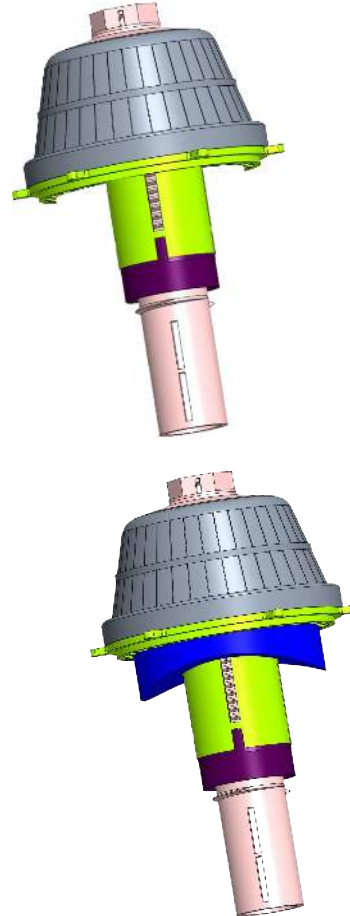

TYPE - AFN/M

Pipe Diameter (mm)	Mounting hole diameter(mm)
75	Ø 28,0
90	
110	
114	
160	

Type	Slot Width (mm)	Slot No (pcs)	Total Slot Area (mm ²)
AFN/M	0,2	40	195
	0,25	40	205
	0,35	36	296
	0,5	36	423
	1	36	846
	2	24	950

THREAD	THREAD SIZE (O.D.)	INNER DIAMETER	L1	L2
3/4" G	26,3 mm	16mm	20, 25, 30, +5, 100 mm	20, 25, 30, +5, 455 mm
1" G	33,2 mm	21mm	20, 25, 30, +5, 100 mm	20, 25, 30, +5, 455 mm
M24	24 mm	16 mm	20, 25, 30, +5, 100 mm	20, 25, 30, +5, 455 mm
M22 x 1,5	22 mm	16 mm	20, 25, 30, +5, 100 mm	20, 25, 30, +5, 455 mm
M30	30 mm	21 mm	20, 25, 30, +5, 100 mm	20, 25, 30, +5, 455 mm
15/16" WW	23,5 mm	16 mm	20, 25, 30, +5, 100 mm	20, 25, 30, +5, 455 mm
1" W	25,4 mm	16 mm	20, 25, 30, +5, 100 mm	20, 25, 30, +5, 455 mm
1 - 1/4" WW	31,75 mm	21 mm	20, 25, 30, +5, 100 mm	20, 25, 30, +5, 455 mm