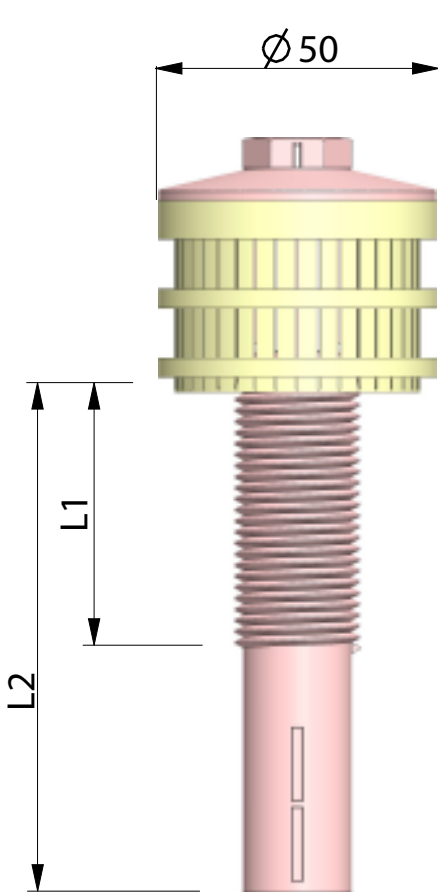

# TYPE - AFN/H

Pipe Diameter (mm)	Mounting hole diameter(mm)
75	Ø 28,0
90	
110	
114	
160	

Type	Slot Width (mm)	Slot No (pcs)	Total Slot Area (mm <sup>2</sup> )
AFN/H	0,2	36	137
	0,3	36	205
	0,35	36	240
	0,4	36	274
	0,5	36	342
	0,8	36	546
	1	24	456
	2	20	700

THREAD	THREAD SIZE (O.D.)	INNER DIAMETER	L1	L2
3/4" G	26,3 mm	16mm	20, 25, 30, +5, ..... 100 mm	20, 25, 30, +5, ..... 455 mm
1" G	33,2 mm	21mm	20, 25, 30, +5, ..... 100 mm	20, 25, 30, +5, ..... 455 mm
M24	24 mm	16 mm	20, 25, 30, +5, ..... 100 mm	20, 25, 30, +5, ..... 455 mm
M22 x 1,5	22 mm	16 mm	20, 25, 30, +5, ..... 100 mm	20, 25, 30, +5, ..... 455 mm
M30	30 mm	21 mm	20, 25, 30, +5, ..... 100 mm	20, 25, 30, +5, ..... 455 mm
15/16" WW	23,5 mm	16 mm	20, 25, 30, +5, ..... 100 mm	20, 25, 30, +5, ..... 455 mm
1" W	25,4 mm	16 mm	20, 25, 30, +5, ..... 100 mm	20, 25, 30, +5, ..... 455 mm
1 - 1/4" WW	31,75 mm	21 mm	20, 25, 30, +5, ..... 100 mm	20, 25, 30, +5, ..... 455 mm