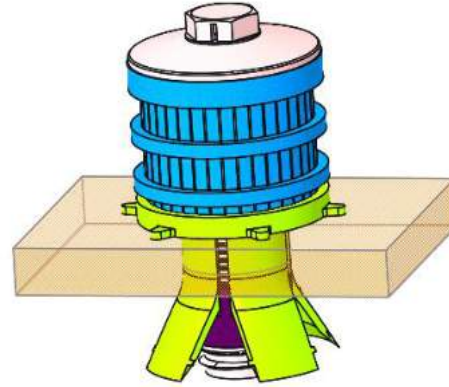

# TYPE - AFN/H

Pipe Diameter (mm)	Mounting hole diameter(mm)
75	Ø 28,0
90	
110	
114	
160	

Type	Slot Width (mm)	Slot No (pcs)	Total Slot Area (mm <sup>2</sup> )
AFN/H	0,2	36	137
	0,3	36	205
	0,35	36	240
	0,4	36	274
	0,5	36	342
	0,8	36	546
	1	24	456
	2	20	700

THREAD	THREAD SIZE (O.D.)	INNER DIAMETER	L1	L2
3/4" G	26,3 mm	16mm	20, 25, 30, +5, ..... 100 mm	20, 25, 30, +5, ..... 455 mm
1" G	33,2 mm	21mm	20, 25, 30, +5, ..... 100 mm	20, 25, 30, +5, ..... 455 mm
M24	24 mm	16 mm	20, 25, 30, +5, ..... 100 mm	20, 25, 30, +5, ..... 455 mm
M22 x 1,5	22 mm	16 mm	20, 25, 30, +5, ..... 100 mm	20, 25, 30, +5, ..... 455 mm
M30	30 mm	21 mm	20, 25, 30, +5, ..... 100 mm	20, 25, 30, +5, ..... 455 mm
15/16" WW	23,5 mm	16 mm	20, 25, 30, +5, ..... 100 mm	20, 25, 30, +5, ..... 455 mm
1" W	25,4 mm	16 mm	20, 25, 30, +5, ..... 100 mm	20, 25, 30, +5, ..... 455 mm
1 - 1/4" WW	31,75 mm	21 mm	20, 25, 30, +5, ..... 100 mm	20, 25, 30, +5, ..... 455 mm