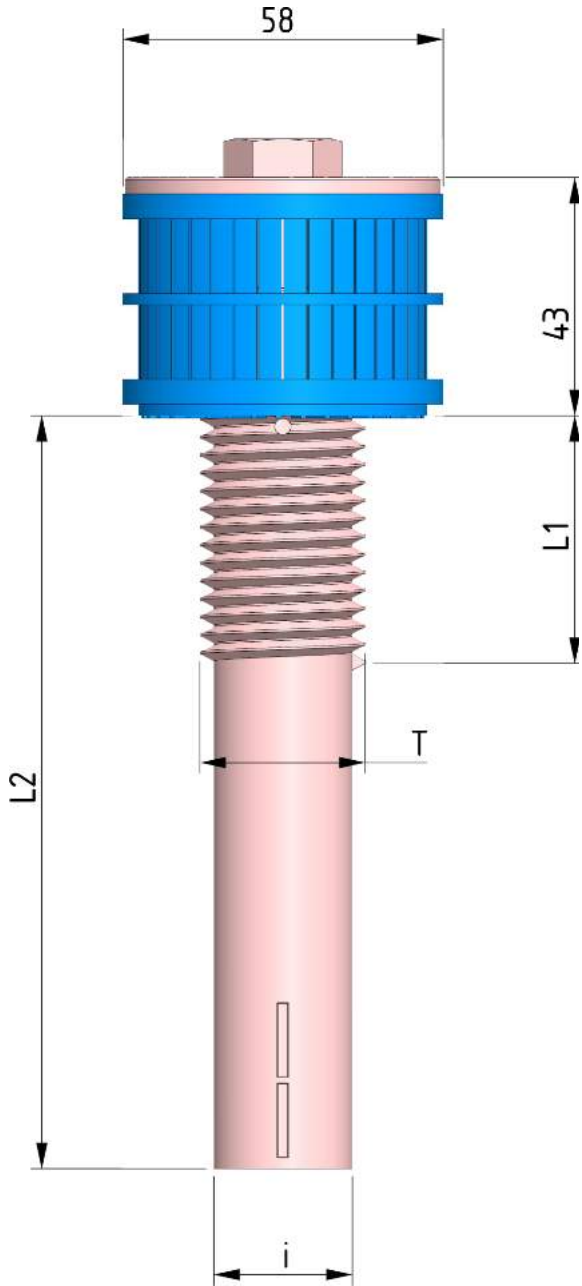

CYLINDRIC TYPE - S

Type	Slot Width (mm)	Slot No (pcs)	Total Slot Area (mm ²)
S	0,2	40	216
	0,25	40	270
	0,35	36	340
	0,5	36	486
	0,6	36	583
	1	36	972
	2	18	972

THREAD	THREAD SIZE (O.D.)	INNER DIAMETER	L1	L2
3/4" G	26,3 mm	16mm	20, 25, 30, +5, 100 mm	20, 25, 30, +5, 455 mm
1" G	33,2 mm	21mm	20, 25, 30, +5, 100 mm	20, 25, 30, +5, 455 mm
M24	24 mm	16 mm	20, 25, 30, +5, 100 mm	20, 25, 30, +5, 455 mm
M22 x 1,5	22 mm	16 mm	20, 25, 30, +5, 100 mm	20, 25, 30, +5, 455 mm
M30	30 mm	21 mm	20, 25, 30, +5, 100 mm	20, 25, 30, +5, 455 mm
15/16" WW	23,5 mm	16 mm	20, 25, 30, +5, 100 mm	20, 25, 30, +5, 455 mm
1" W	25,4 mm	16 mm	20, 25, 30, +5, 100 mm	20, 25, 30, +5, 455 mm
1 - 1/4" WW	31,75 mm	21 mm	20, 25, 30, +5, 100 mm	20, 25, 30, +5, 455 mm