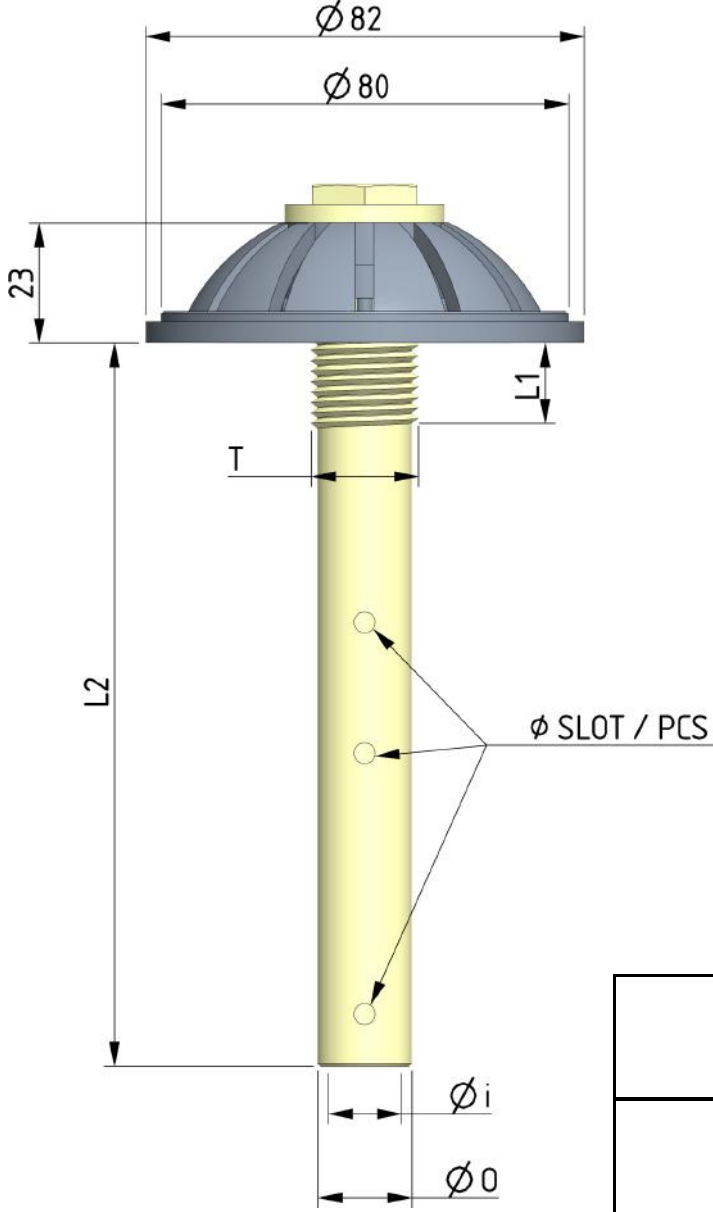

# FİLTRE NOZULU TİP - HG

Tip	Yarık Aralığı (mm)	Yarık Sayısı (adet)
HG	0,5	20
	2	12

Diş	Diş Çapı (mm)	Boru İç Çapı (mm)	L1	L2
3/4" G	26,3 mm	16mm	20, 25, 30, +5, ..... 100 mm	20, 25, 30, +5, ..... 455 mm
1" G	33,2 mm	21mm	20, 25, 30, +5, ..... 100 mm	20, 25, 30, +5, ..... 455 mm
M24	24 mm	16 mm	20, 25, 30, +5, ..... 100 mm	20, 25, 30, +5, ..... 455 mm
M22 x 1,5	22 mm	16 mm	20, 25, 30, +5, ..... 100 mm	20, 25, 30, +5, ..... 455 mm
M30	30 mm	21 mm	20, 25, 30, +5, ..... 100 mm	20, 25, 30, +5, ..... 455 mm
15/16" WW	23,5 mm	16 mm	20, 25, 30, +5, ..... 100 mm	20, 25, 30, +5, ..... 455 mm
1" W	25,4 mm	16 mm	20, 25, 30, +5, ..... 100 mm	20, 25, 30, +5, ..... 455 mm
1 - 1/4" WW	31,75 mm	21 mm	20, 25, 30, +5, ..... 100 mm	20, 25, 30, +5, ..... 455 mm